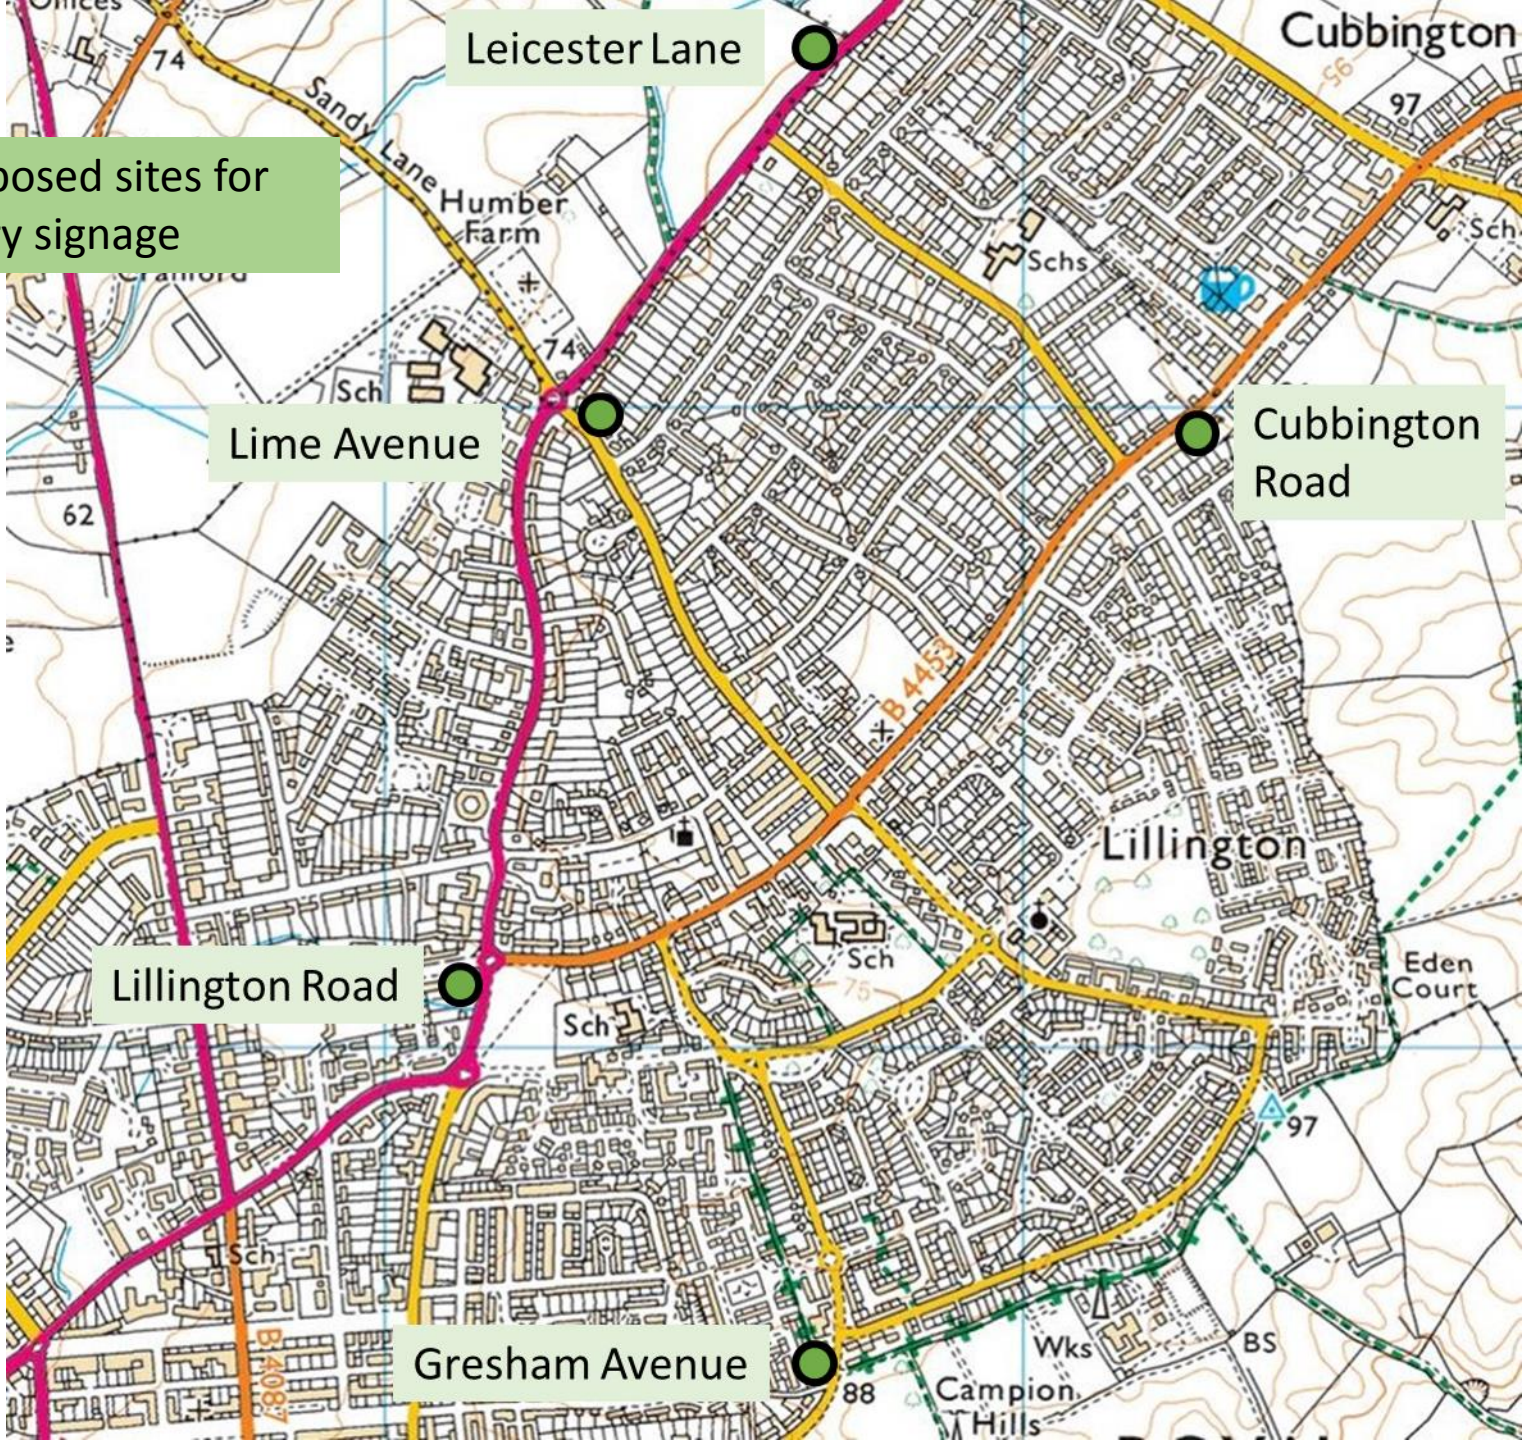

# Lillington Local History Society

is working with

**Royal Leamington Spa Town Council**

to provide

## **‘Welcome to Lillington’ Highway Signs**

**↑ N. A. C.  
Stoneleigh**

**← Lillington**

**Bubbenhall  
Ryton →**

**40**

Lillington is well-signposted from most directions, but...

How do you know  
when you have  
arrived?

Lime Avenue

Proposed sites for entry signage

Leicester Lane

Lime Avenue

Cubbington Road

Lillington Road

Gresham Avenue

**Welcome to**  
**LILLINGTON**